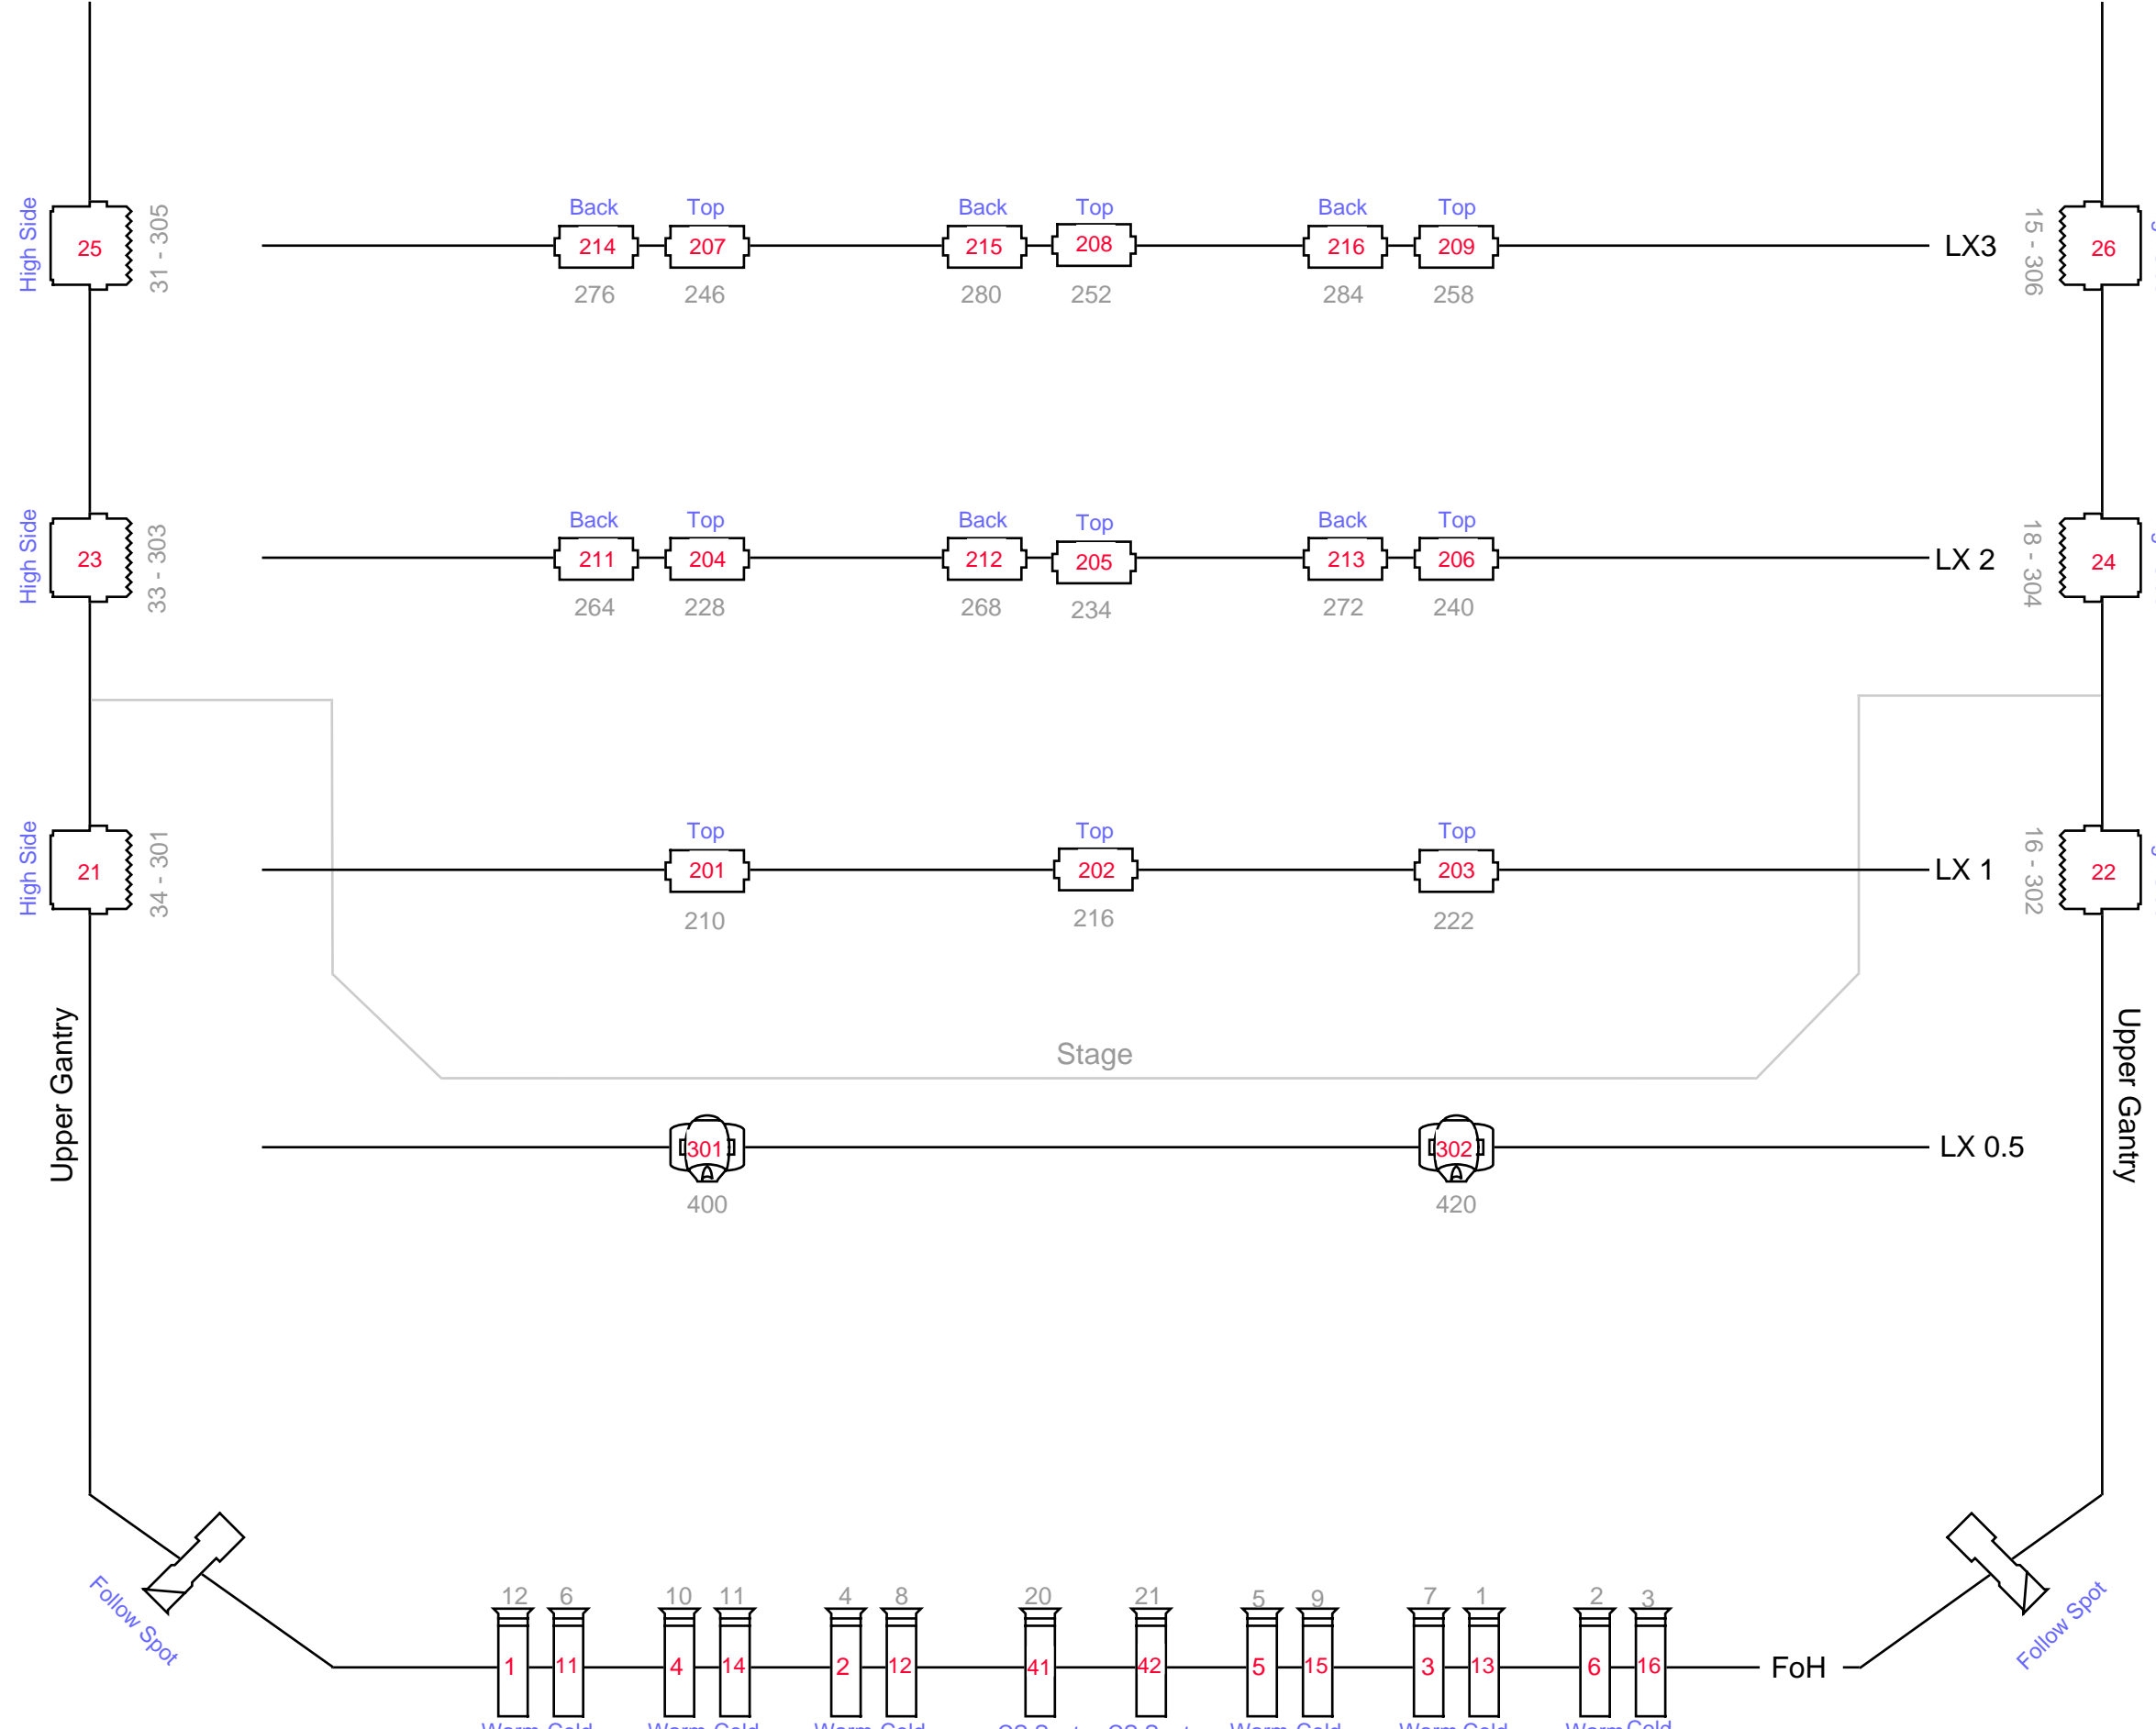

Arts Depot Studio Theatre General Rig

-  Source 4 Zoom 15/30
-  LED RGBA Slimline
-  Eurolite TMH-14 Zoom
-  ParNel with Scroller

Scroller Colours

- 1 = Rosco SG000 - Clear
- 2 = Rosco SG009 - Pale amber gold
- 3 = Rosco SG004 - Medium bastard amber
- 4 = Rosco SG015 - Deep straw
- 5 = Rosco SG317 - Apricot
- 6 = Rosco SG022 - Deep amber
- 7 = Rosco SG342 - Rose pink
- 8 = Rosco SG344 - Follies pink
- 9 = Rosco SG058 - Deep lavender
- 10 = Rosco SG063 - Pale blue
- 11 = Rosco SG064 - Light steel blue
- 12 = Rosco SG067 - Light sky blue
- 13 = Rosco SG068 - Sky blue
- 14 = Rosco SG083 - Medium blue
- 15 = Rosco SG095 - Medium blue green
- 16 = Rosco SG090 - Dark yellow green

-  Follow Spot

- 1 - 100 — Dimmer - Address
-  Channel
- Warm — Purpose

Warm Gel L152
Cold Gel L201

LX 0.5 Not always available
Please enquire

Lighting Desk - ETC Ion

Drawn January 2024
Drawn by Benji Huntrods
technical@artsdepot.co.uk

NOT TO SCALE

Houselights Ch 901 (Add. 201-207)