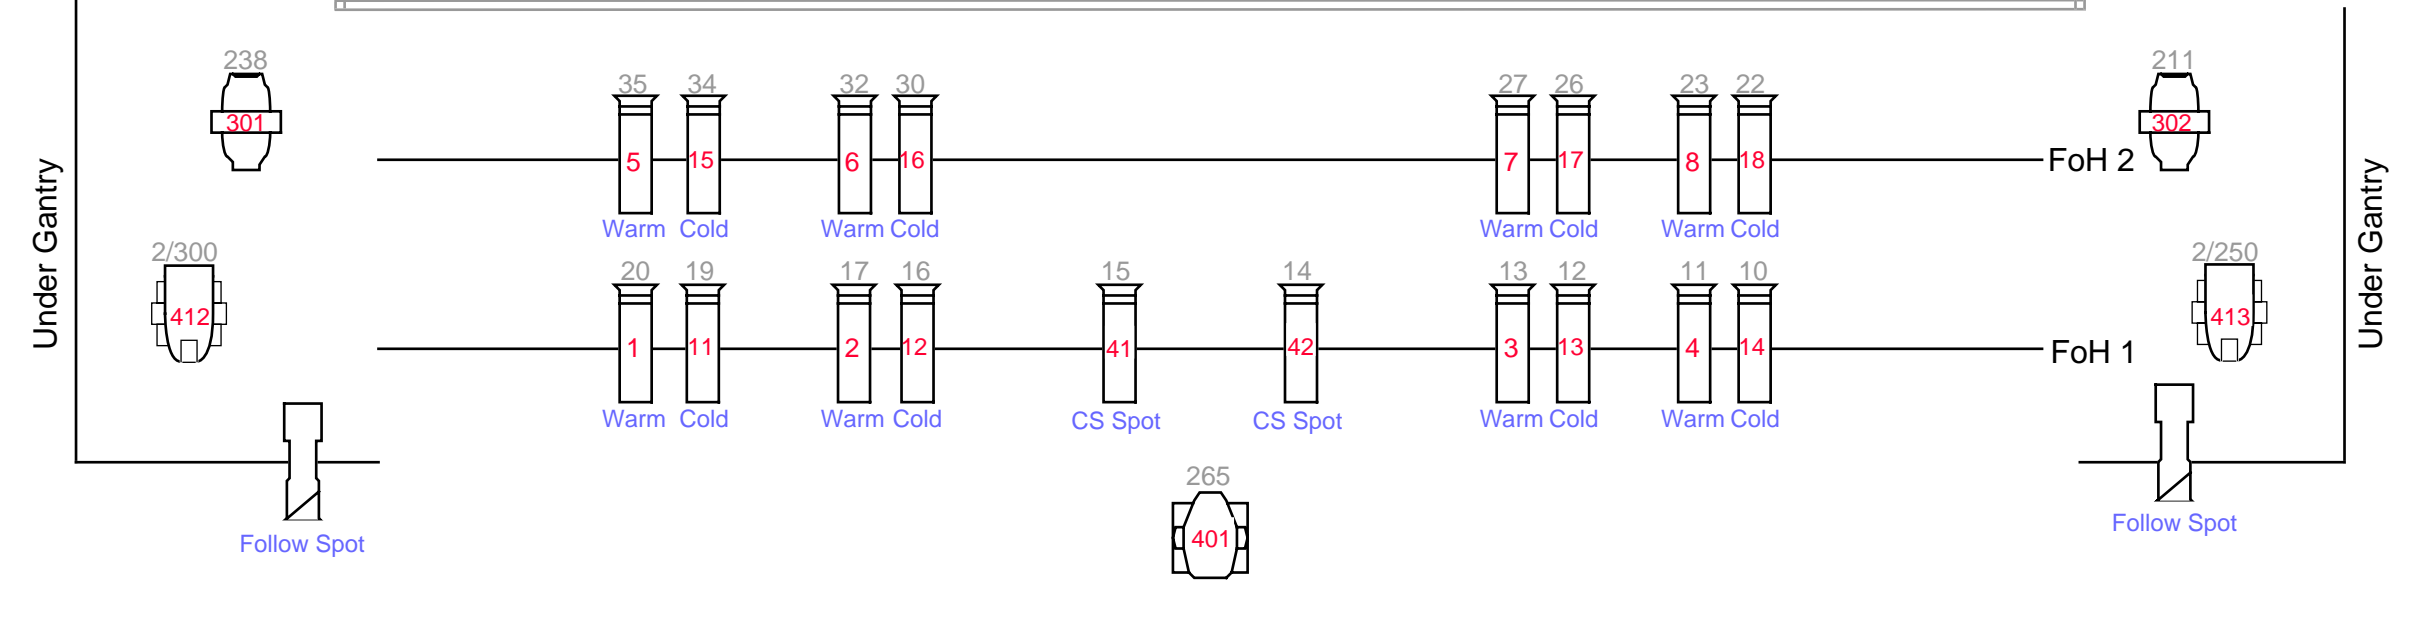

**Arts Depot
Pentland Theatre General Rig**

-  Source 4 Zoom 15/30
-  ETC Coloursource Fresnel
-  ETC Coloursource Cyc
-  LED Compact Par RGB
-  Chauvet Maverick MK2
-  Martin Mac 2000 Profile
-  Martin Mac Profile 500
-  VL 1000 TS
-  Follow Spot

-  Dimmer / Address
-  Channel
-  Purpose

Warm Gel L152
Cold Gel L201

Moving Light Positions cannot be changed

Lighting Desk - ETC Ion

Drawn January 2024
Drawn by Benji Huntrods
technical@artsdepot.co.uk

NOT TO SCALE

Houselights Ch 901 (Add. 201-207)

Under Gantry

Under Gantry