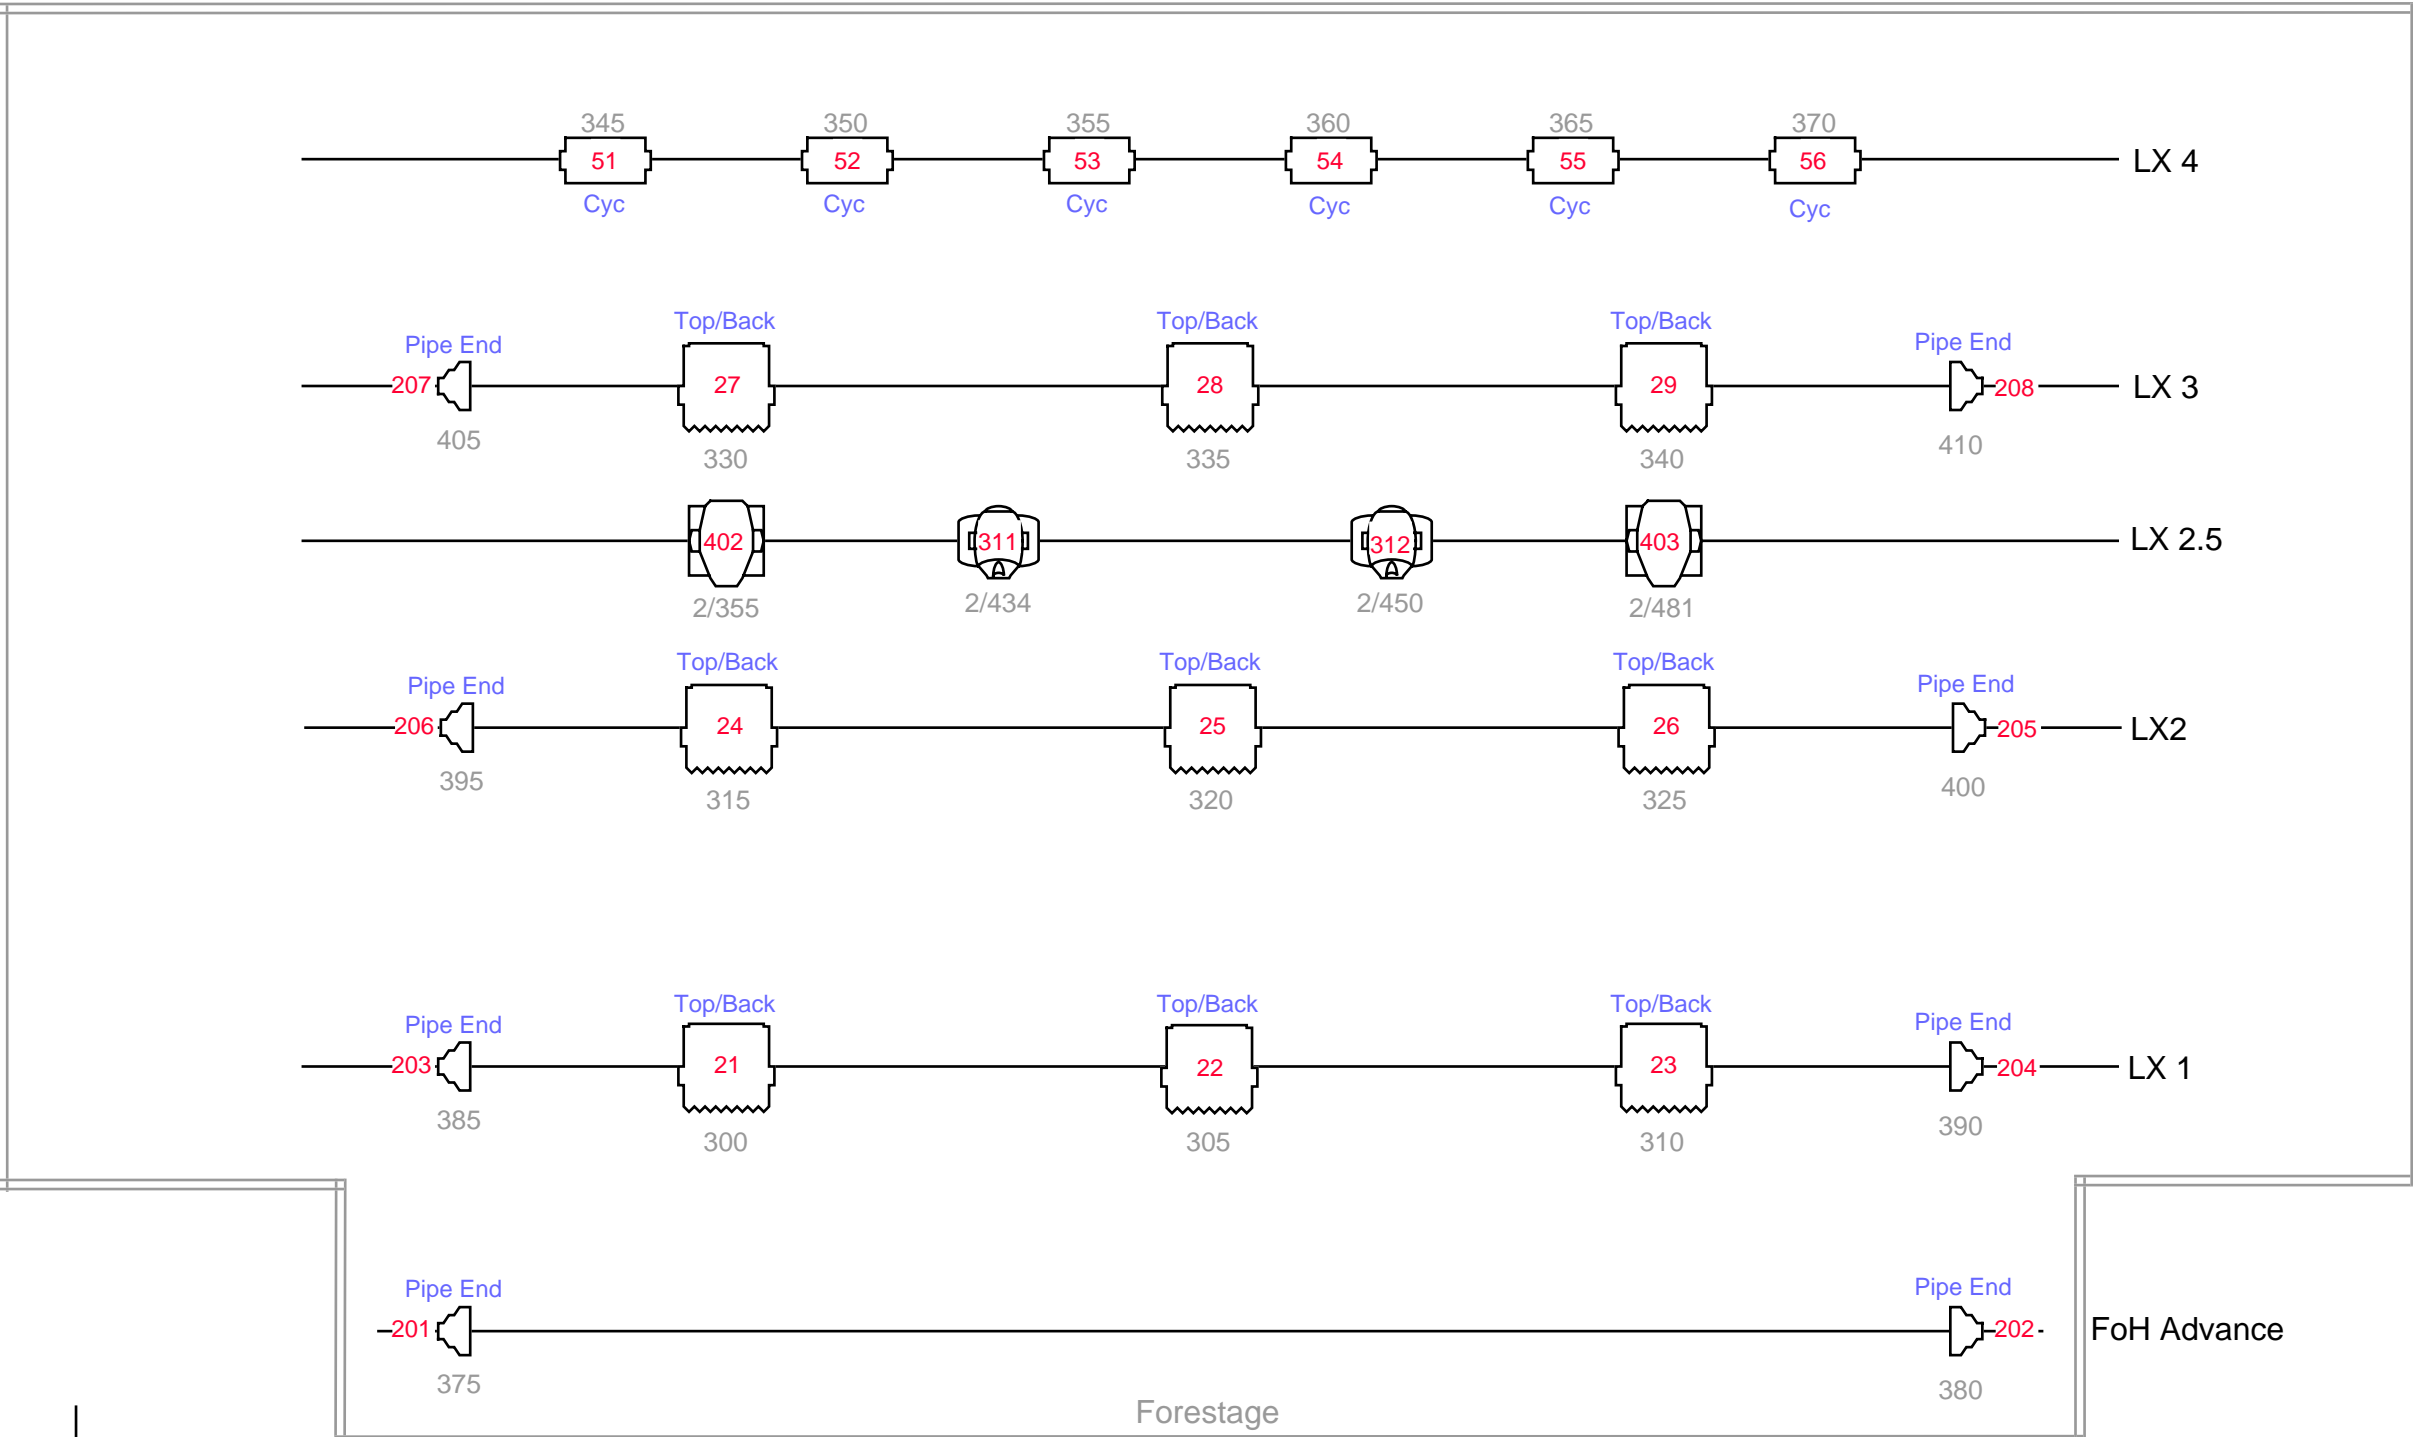

**Arts Depot
Pentland Theatre General Rig**

-  Source 4 Zoom 15/30
-  ETC Coloursource Fresnel
-  ETC Coloursource Cyc
-  LED Compact Par RGB
-  Chauvet Maverick MK2
-  Martin Mac 2000 Profile
-  Martin Mac Profile 500
-  VL 1000 TS
-  Follow Spot

-  Dimmer / Address
-  Channel
-  Purpose

Warm Gel L152
Cold Gel L201

Moving Light Positions cannot be changed

Lighting Desk - ETC Ion

Drawn January 2024
Drawn by Benji Huntrods
technical@artsdepot.co.uk

NOT TO SCALE

Houselights Ch 901 (Add. 201-207)

Under Gantry

Under Gantry